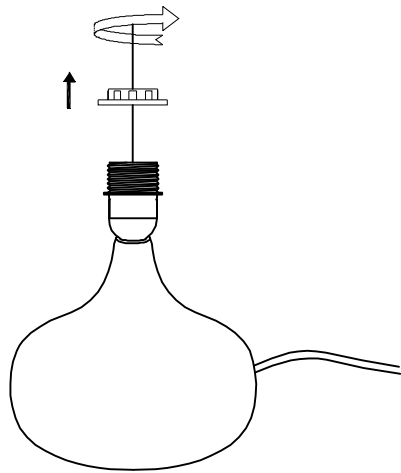

MARKET B

Article No: KS2402T/4

100-240V~ 50-60Hz

E26 MAX 20W

①

②

③