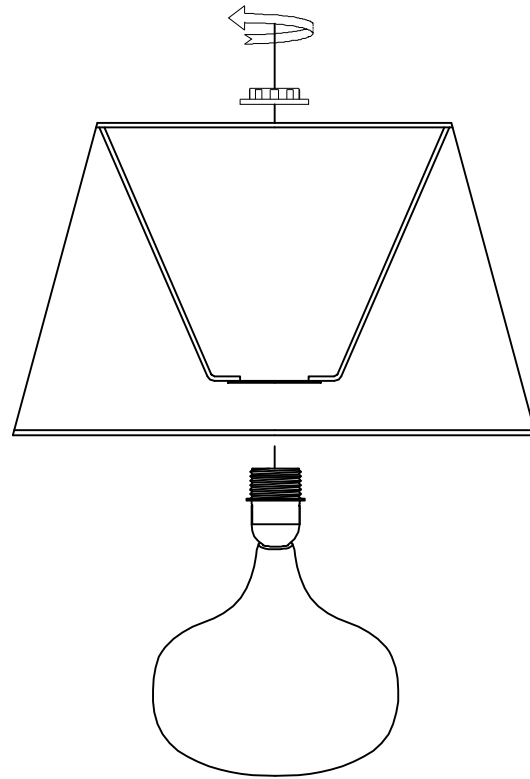

MARKET B

Article No: KS2402T/4

100-240V~ 50-60Hz

E26 MAX 20W

①

②

③