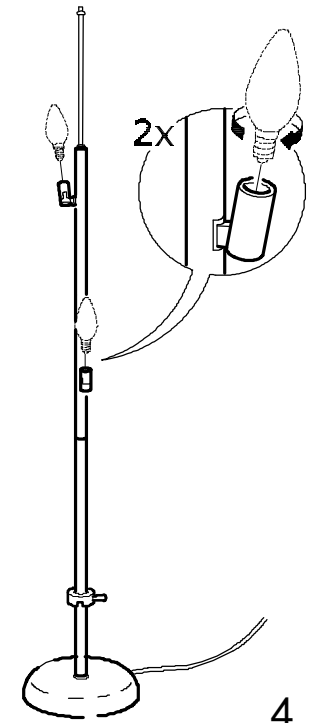

# MARKET B

Article No:KS1131F

100-240V~ 50-60Hz

2XE14 MAX 80W

1

2

3

3