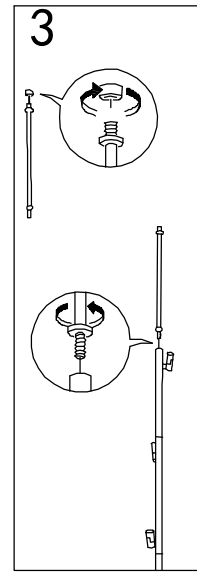

# MARKET B

Article No:KS1131F

100-240V~ 50-60Hz

2XE14 MAX 80W

1

2

3

3