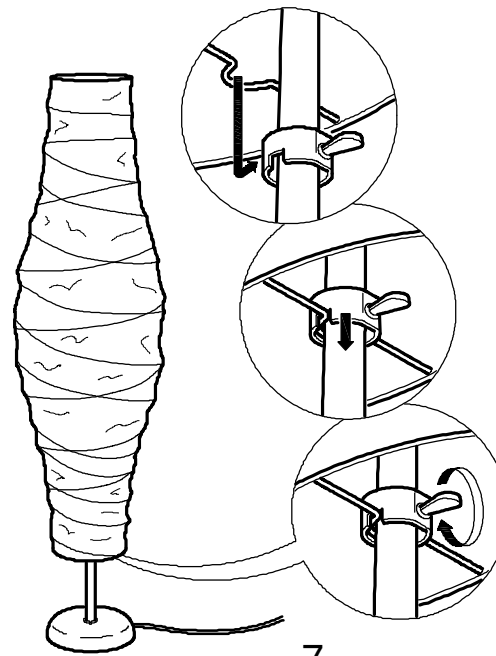

MARKET B

Article No:KS1131F

100-240V~ 50-60Hz

2XE14 MAX 80W

1

2

3

3

4

5

6

7