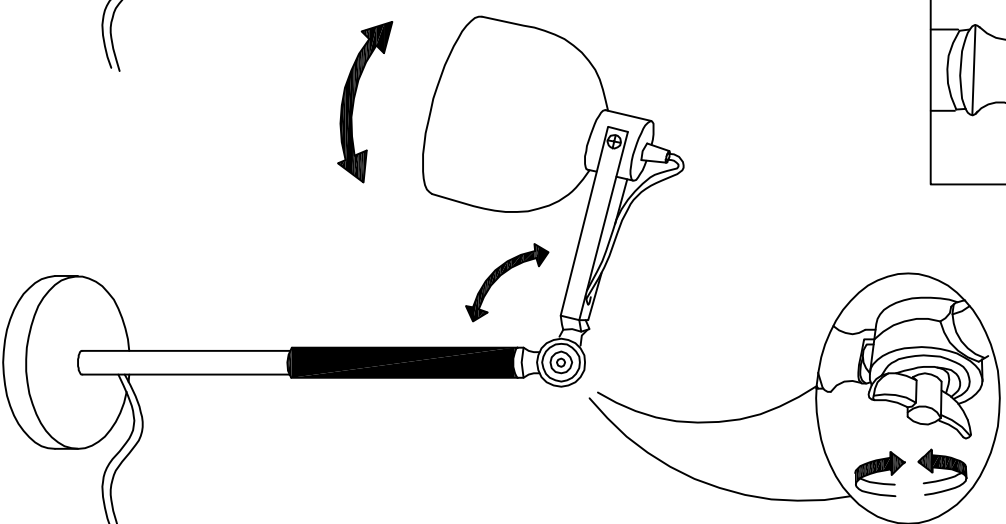

MARKET B

Article No: KS20871

100-240V ~ 50-60Hz

E26 MAX 20W

1

2

3

4