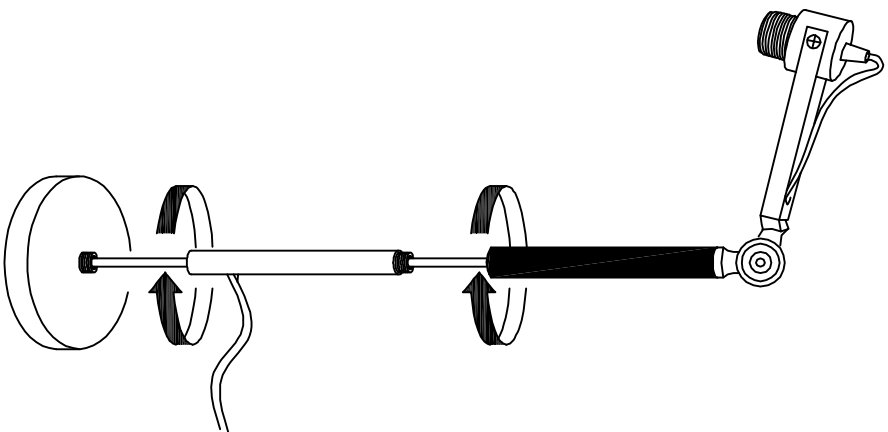

MARKET B

Article No: KS20871

100-240V ~ 50-60Hz

E26 MAX 20W

1

2

3

4