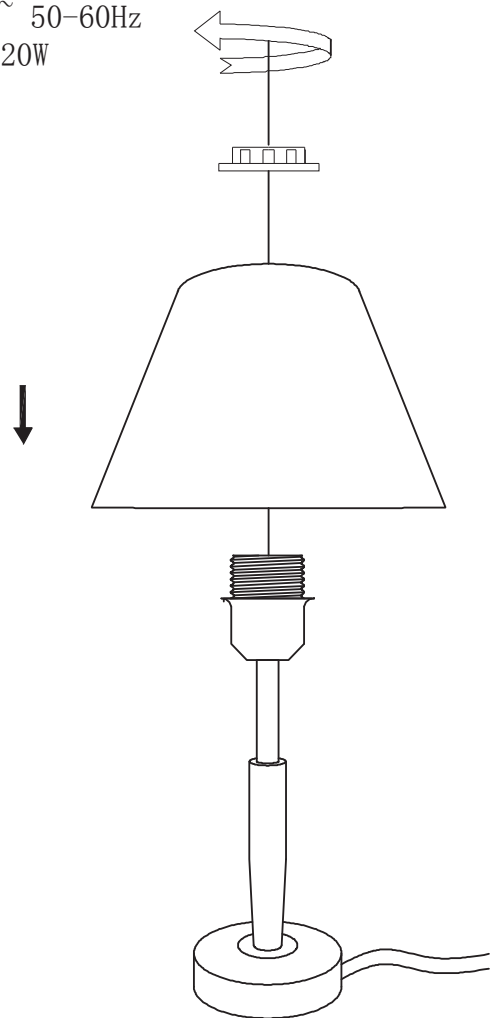

MARKET B

Article No:KS2377T

100-240V~ 50-60Hz

E26 MAX 20W

①

②

③