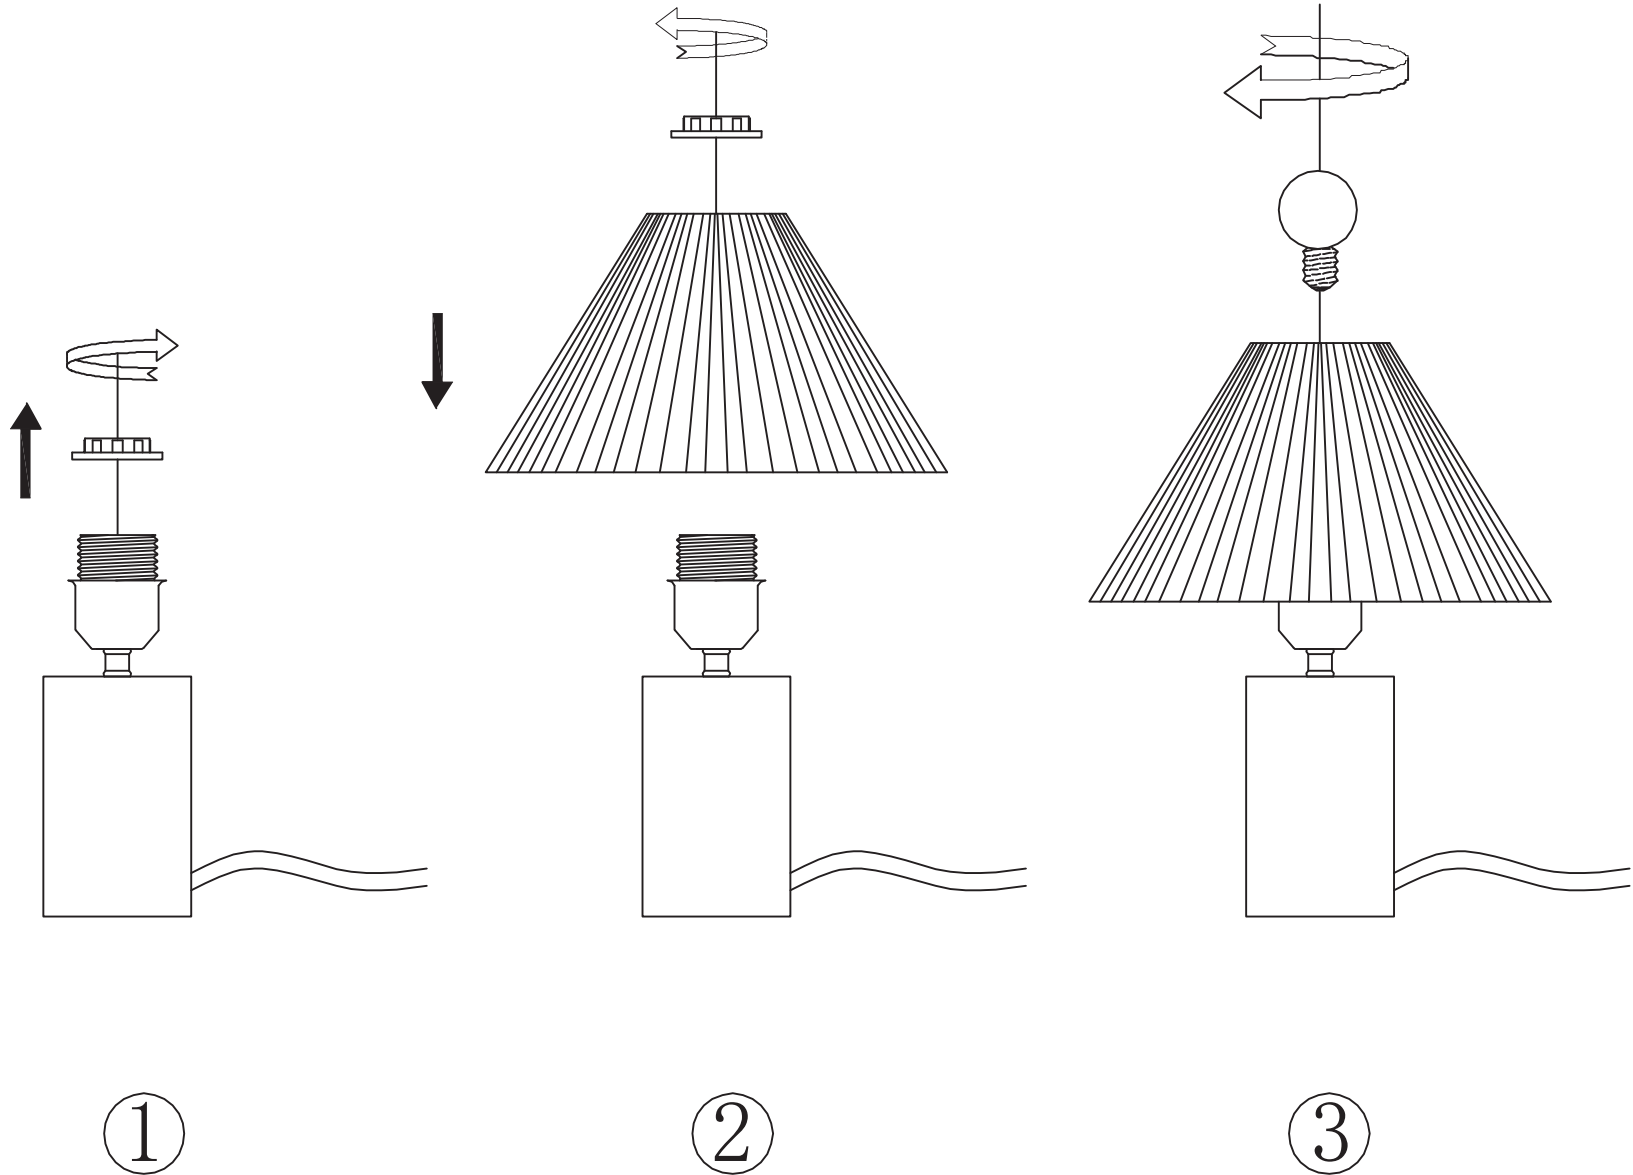

MARKET B

Article No:KS2358T

100-240V~ 50-60Hz

E26 MAX 20W

1X16 PLEATS
2X17 PLEATS

①

②

③