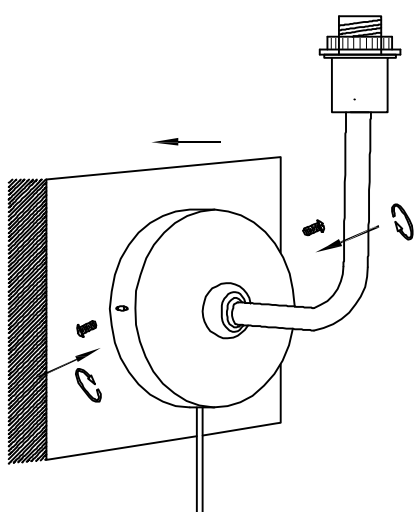

MARKET B

Article No:KS2099W

100-240V~ 50-60Hz

1XE14 MAX 11W

 2X	 2X
---	---

1

2

3

4

5

3X13 PLEATS

1

2

3

4