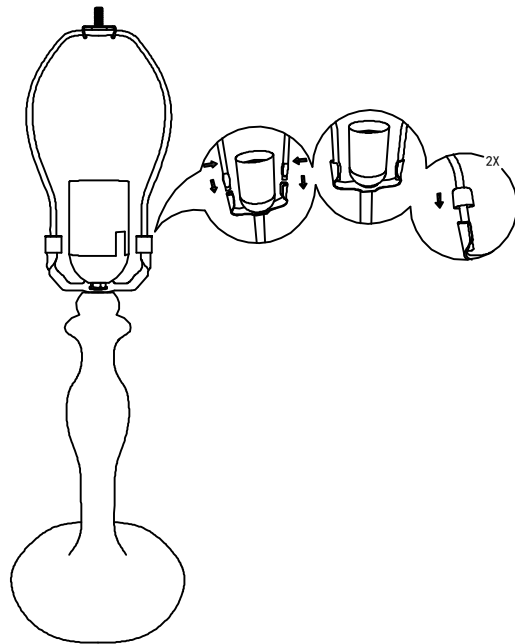

MARKET B

Article No:KS2236T

100-240V~ 50-60Hz

E14 MAX 40W

①

②

③